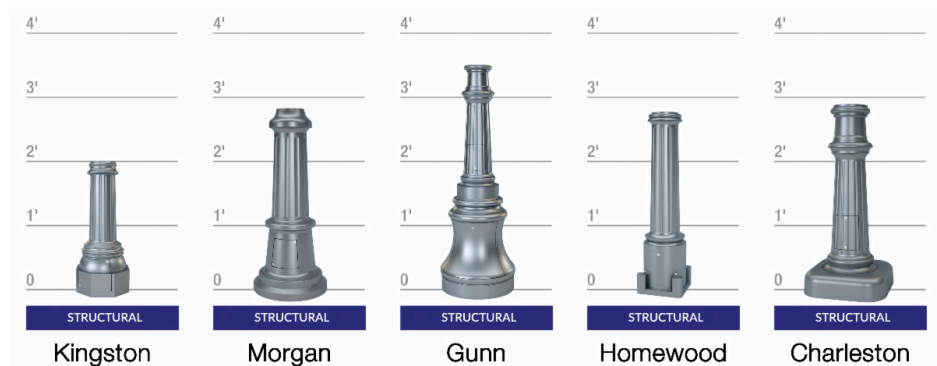

## Now Available 3" Fluted Aluminum Shaft

Hapco leads the industry in providing options to Architects and Specifiers looking to create stunning Decorative Streetscape Designs. The addition of our new 3" Diameter, 12-Flute Aluminum Shaft expands those options.

### Arlen 13" Decorative Base and 3" Fluted Shaft

Hapco's Arlen 13" Structural Decorative Base pairs perfectly with the new 3" Fluted Shaft, creating the perfect choice for smaller-scale pedestrian lighting applications. A sampling of other Hapco Decorative Bases for use with the 3" fluted shaft include: